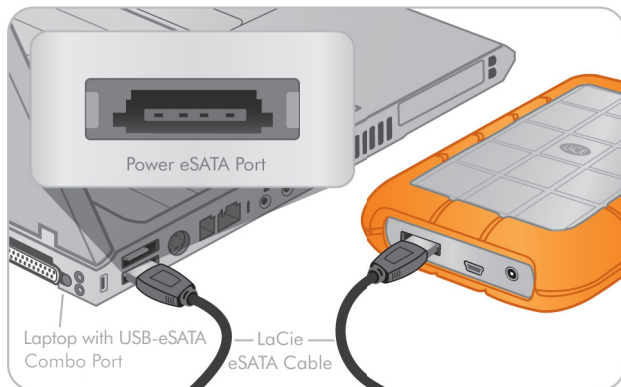

LaCie Rugged eSATA

DESIGN BY NEIL POULTON

eSATA 3Gb/s | USB 2.0

The All-Terrain Hard Disk

red dot design award
winner 2006

POWER eSATA

SHOCK PROOF
2 METERS

+10GB*
ONLINE STORAGE
1 YEAR INCLUDED

Exclusive, Original Rugged Design

Its unique varnished, scratch-protected aluminum shell and shock-resistant rubber sleeve make the LaCie Rugged Hard Disk especially resistant to harsh elements for extra protection wherever you go.

The Speed of eSATA

The LaCie Rugged Hard Disk has both the universal USB 2.0 interface as well as the new Power eSATA interface, which, when connected to a Power eSATA port on your laptop, will allow your drive to be bus-powered. With the included USB power-sharing cable, it can also work with a standard eSATA port as well, making it incredibly compatible.

- Power eSATA interface lets you work faster than ever before
- Rugged: ideal for protecting valuable data on the go
- Up to 90MB/s with a Power eSATA cable
- Shock-resistant metal and rubber design with internal anti-shock bumpers