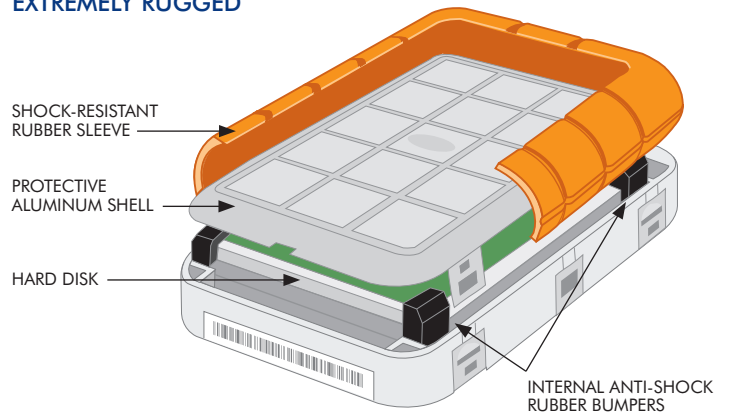

The Speed of eSATA

The LaCie Rugged Hard Disk has both the universal USB 2.0 interface as well as the new Power eSATA interface, which, when connected to a Power eSATA port on your laptop, will allow your drive to be bus-powered. With the included USB power-sharing cable, it can also work with a standard eSATA port as well, making it incredibly compatible.

- Power eSATA interface lets you work faster than ever before
- Rugged: ideal for protecting valuable data on the go
- Up to 90MB/s with a Power eSATA cable
- Shock-resistant metal and rubber design with internal anti-shock bumpers

Features

- LaCie Setup Assistant for quick formatting
- LaCie Backup Assistant
- Power eSATA interface
- Compact, pocket-sized form factor
- Varnished, scratch-protected aluminum shell

Box Content

- LaCie Rugged Hard Disk
- eSATA cable
- USB 2.0 cable
- USB power-sharing cable
- Quick Install Guide

EXTREMELY RUGGED

Interchangeable sleeves sold separately at www.lacie.com

LaCie Rugged Hard Disk

Item Number	301905
Capacity*	500GB (7200RPM)
Interface	1 x USB 2.0 port, 1 x eSATA port
Interface Transfer Rate	USB 2.0: up to 480Mbps/s ; eSATA : up to 3Gbps/s
Data Transfer Rate	USB 2.0 up to 36MB/s ; eSATA : up to 90MB/s
Average USB Seek Time	< 15.5ms**
Software	LaCie Backup Assistant LaCie Setup Assistant Wuala
Maximum Drop Height	2.2 m. / 86.6 in. in non-operating mode (dropping is not recommended in operating mode)
Dimensions (WxHxD)	90 x 25 x 145 mm / 3.5 x .98 x 5.7 in.
Weight	239 g / 8.8 oz.
Warranty	3-year limited