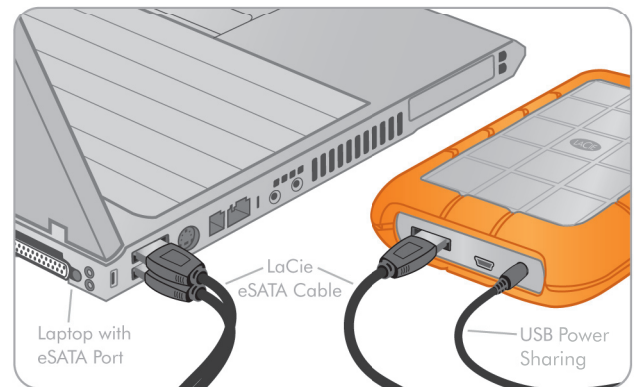

LaCie Rugged eSATA

DESIGN BY NEIL POULTON

eSATA 3Gb/s | USB 2.0

The All-Terrain Hard Disk

red dot design award
winner 2006

POWER eSATA

SHOCK PROOF
2 METERS

+10GB*
ONLINE STORAGE
1 YEAR INCLUDED

Exclusive, Original Rugged Design

Its unique varnished, scratch-protected aluminum shell and shock-resistant rubber sleeve make the LaCie Rugged Hard Disk especially resistant to harsh elements for extra protection wherever you go.

The Speed of eSATA

The LaCie Rugged Hard Disk has both the universal USB 2.0 interface as well as the new Power eSATA interface, which, when connected to a Power eSATA port on your laptop, will allow your drive to be bus-powered. With the included USB power-sharing cable, it can also work with a standard eSATA port as well, making it incredibly compatible.

- Power eSATA interface lets you work faster than ever before
- Rugged: ideal for protecting valuable data on the go
- Up to 90MB/s with a Power eSATA cable
- Shock-resistant metal and rubber design with internal anti-shock bumpers